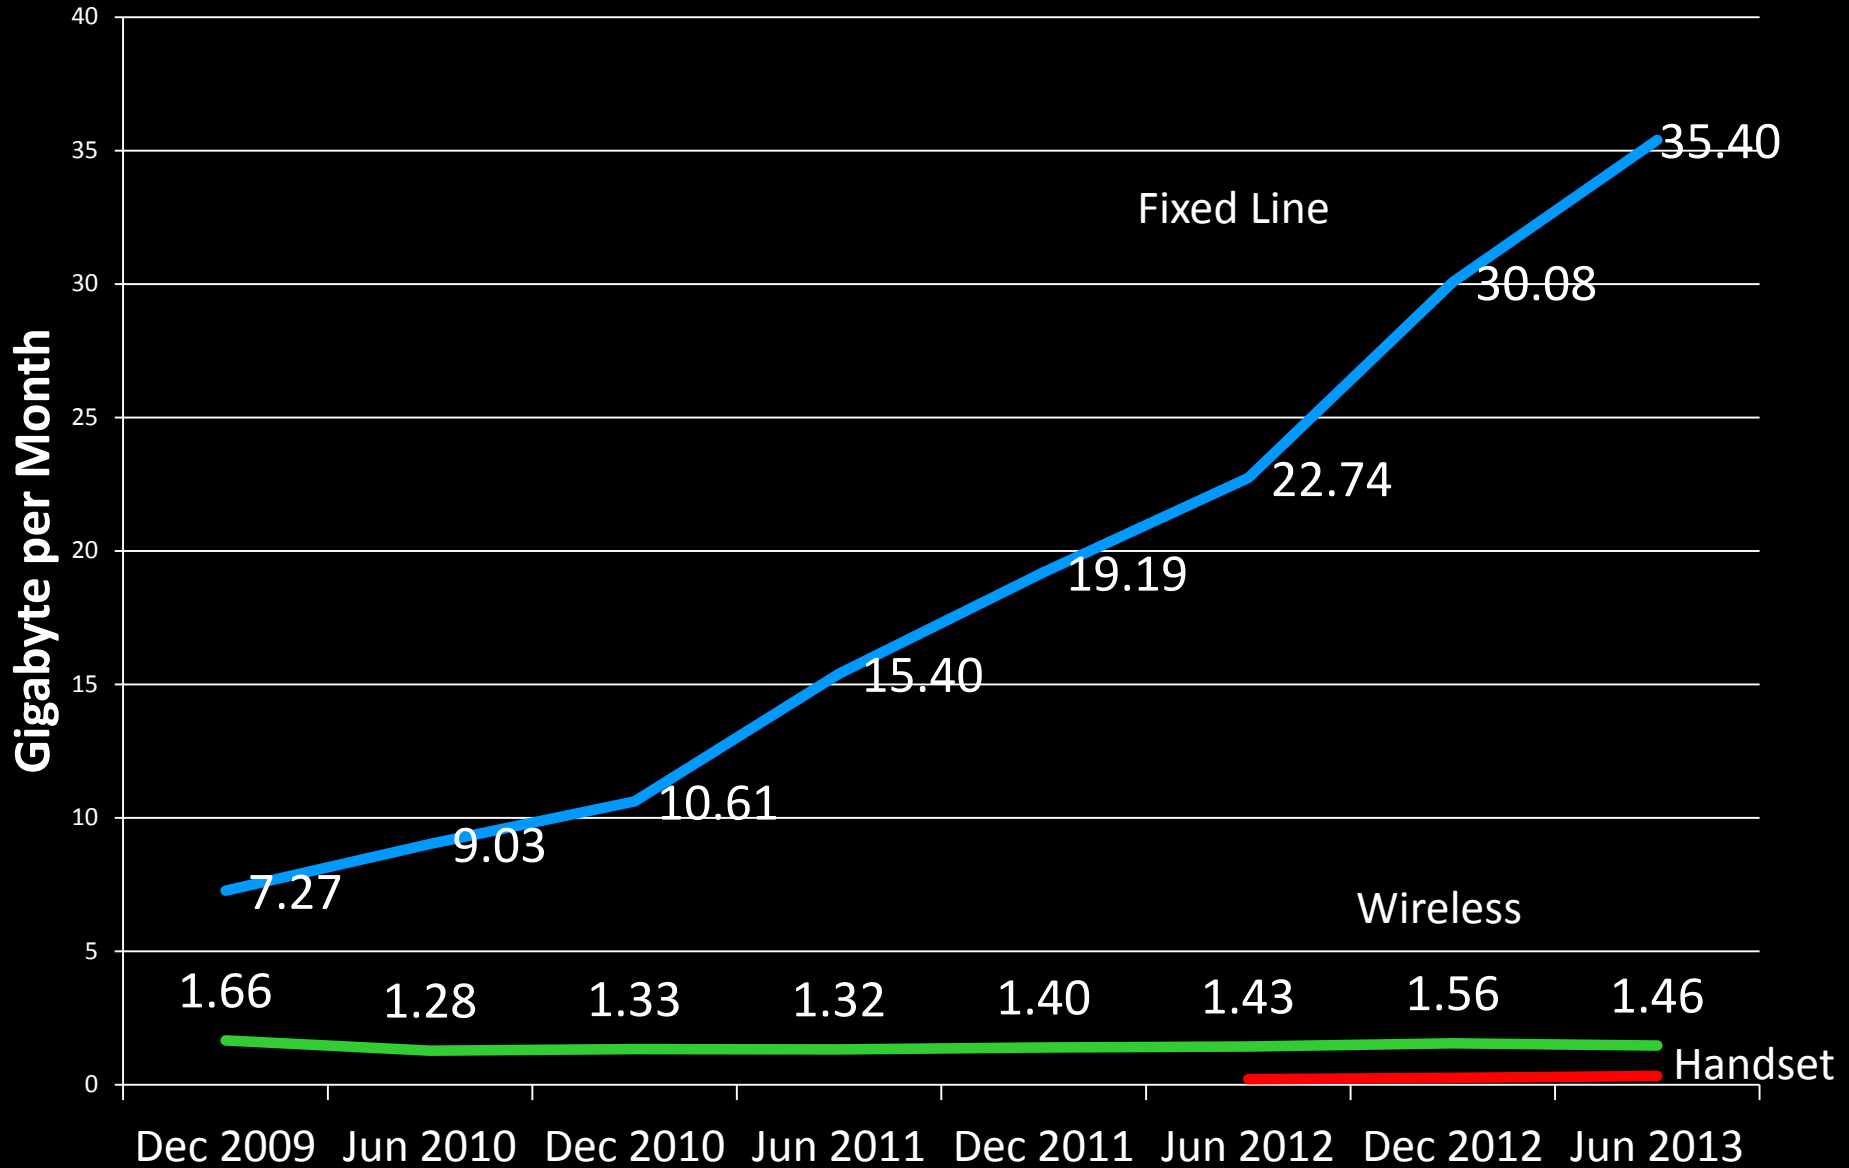

# Proportion of workforce by employment category - 1960

# Global VNI Projection (2008) and Actuals

Actual Growth Has Been Within 10% of Projected Growth

Source: Cisco VNI Global IP Traffic Forecast, 2012–2017

# Fixed line does the heavy lifting of downloads